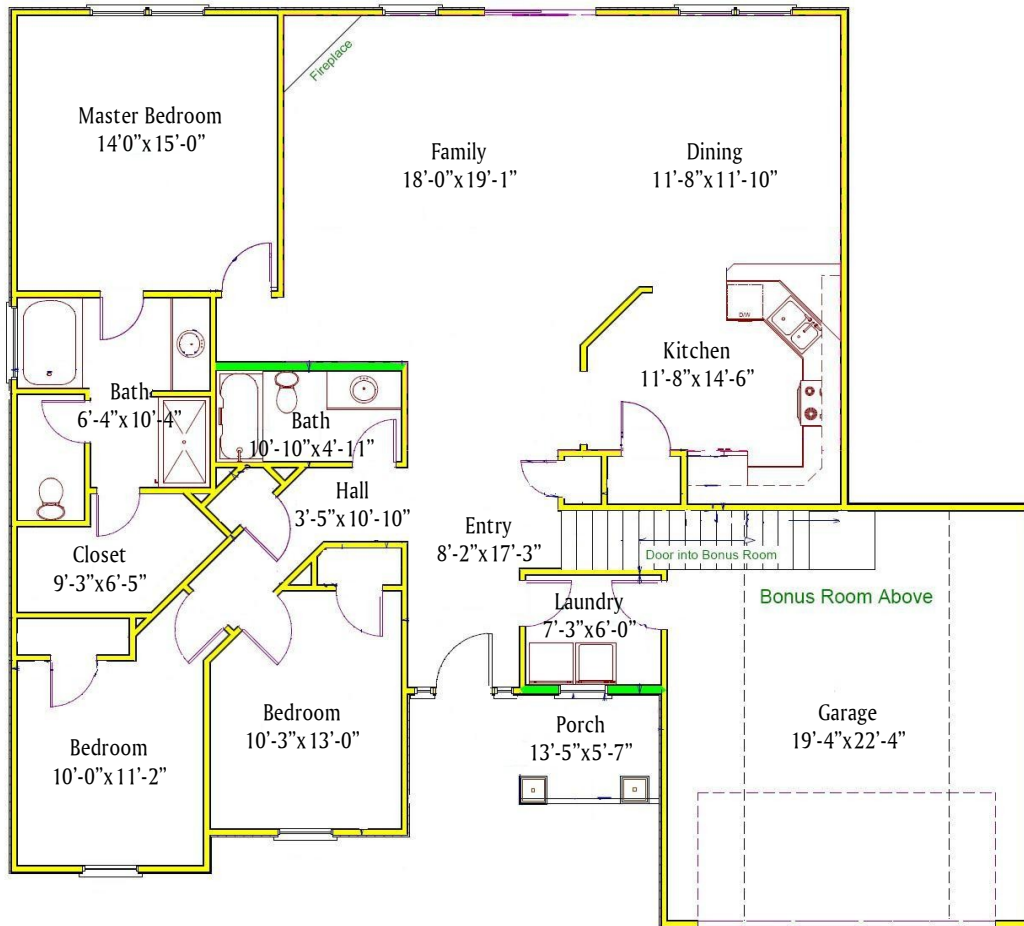

The Pennington at the Gardens at Rose Reserve

Not To Scale
Dimensions May Vary

Some Options May Be Shown
Plan May Be Reversed

Design By
Ed Olson
864 787 9048