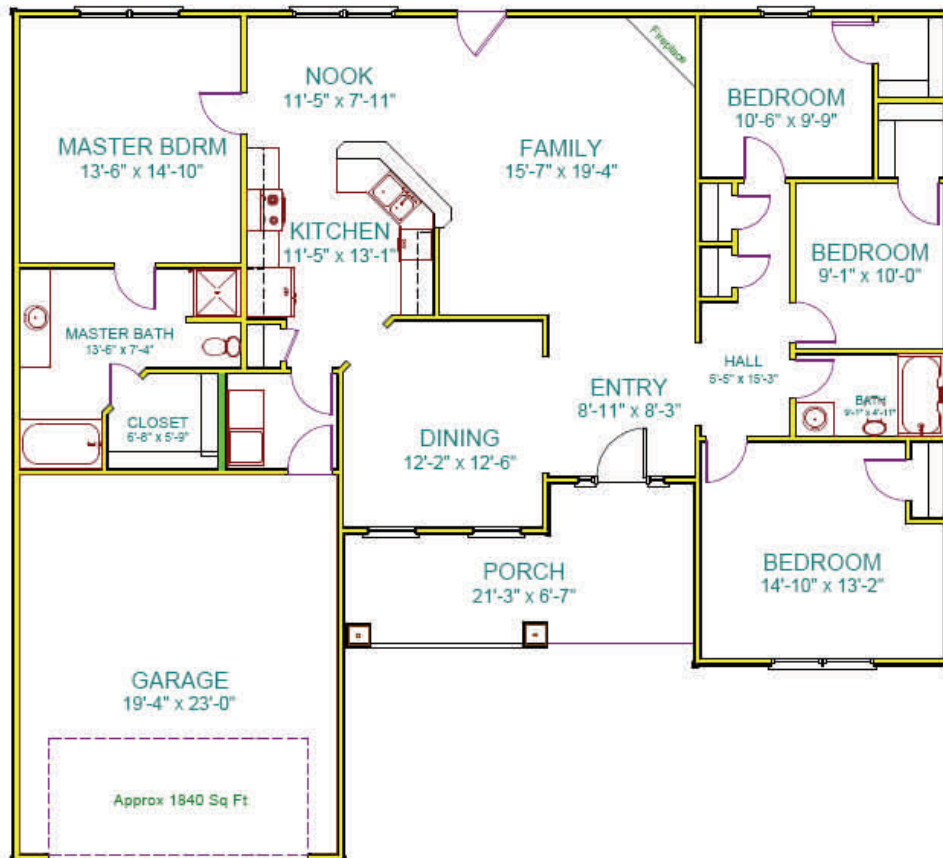

The Berryhill I at Palmetto Valley

Not To Scale
Dimensions May Vary

Some Options May Be Shown
Plan May Be Reversed

Design By
Ed Olson
864 787 9048