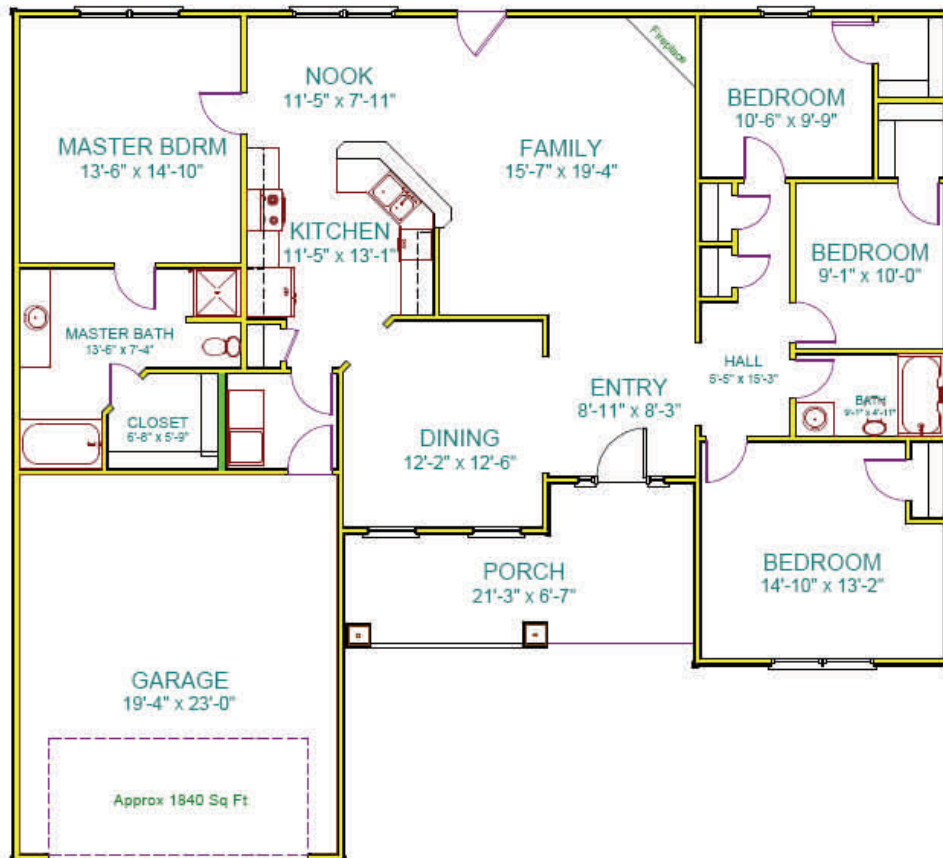

The Berryhill I at Glastonbury Village

Not To Scale
Dimensions May Vary

Some Options May Be Shown
Plan May Be Reversed

Design By
Ed Olson
864 787 9048