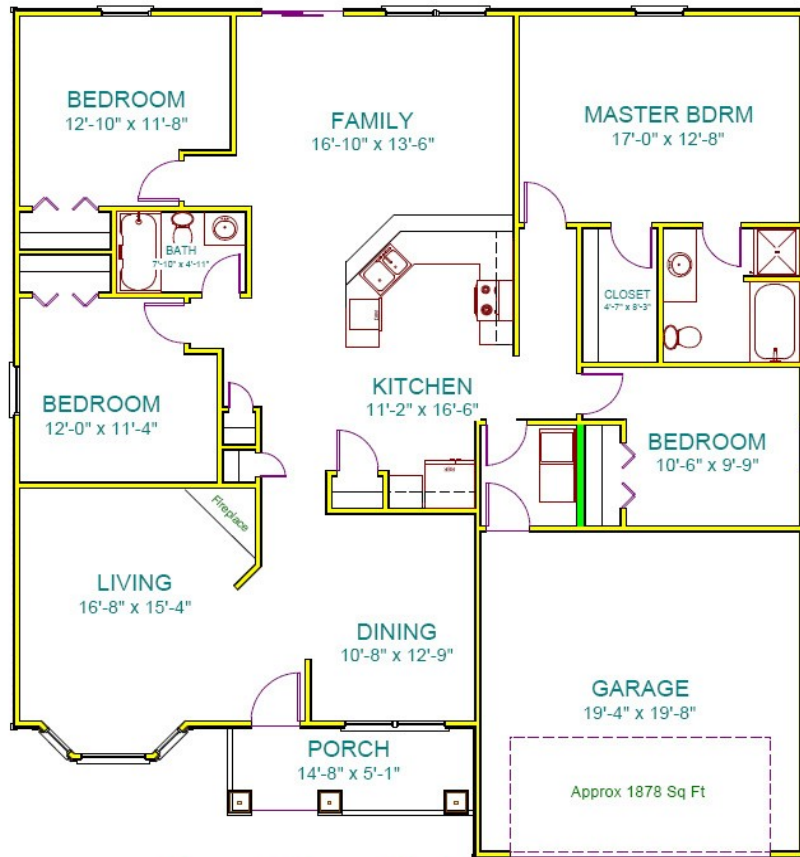

The Bellevue at Vandiver Commons

Not To Scale
Dimensions May Vary

Some Options May Be Shown
Plan May Be Reversed

Design By
Ed Olson
864 787 9048