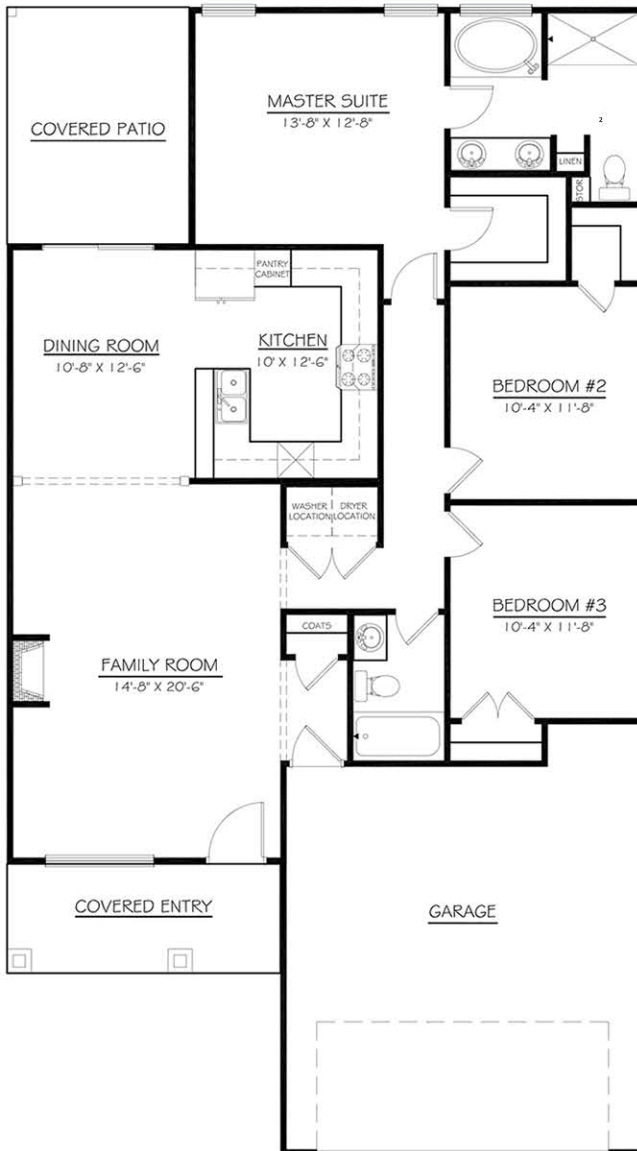

# BETHANY

1398 ft<sup>2</sup> | 3 bed | 2 bath

BUILDERPEOPLE.COM

(864) 292-0400

Not to scale. Dimensions may vary. Some upgrades may be shown. Floor plan may be reversed. Square footage is approximate.