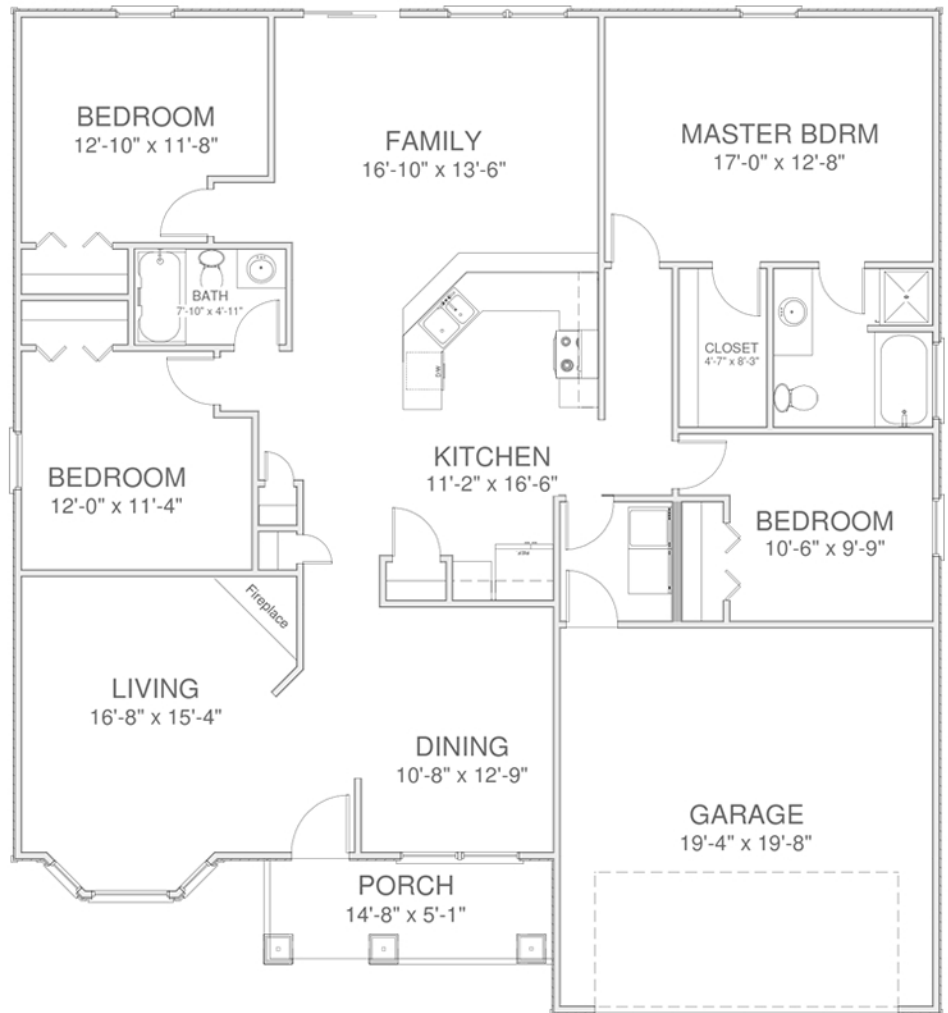

# BELLEVUE COTTAGE

1864  
SQUARE FEET

4 BEDROOM

2 BATHROOM

(864) 292-0400

Not to scale. Dimensions may vary. Some options may be shown. Plan may be reversed.

[www.BuilderPeople.com](http://www.BuilderPeople.com)